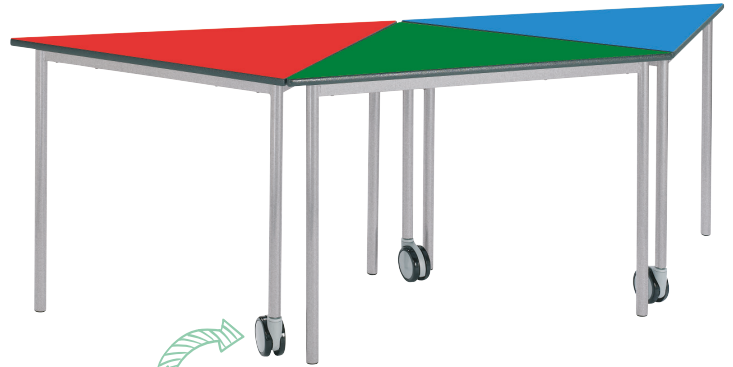

Tri Tables

PRODUCT INFORMATION SHEET

5
YEAR

Stylish triangular table
with a 32mm round tube
Fully Welded frame

Optional large castor
can be added for an
additional cost

Possible Shape Configurations

ZigZag

Square

Line

1 Choose Your Table

SIZE (L X W)	MDF EDGE CODE	DURAFORM EDGE CODE
1200 x 850 x 850mm	TRIV2-MD	TRIV2-PS
1200 x 850 x 850mm with castor	TRIV2C-MD	TRIV2C-PS

2 Choose Your Table Height

HEIGHT	AGE RANGE
460mm	3-4 Years
530mm	4-6 Years
590mm	6-8 Years
640mm	8-11 Years
710mm	11-14 Years
760mm	14 +